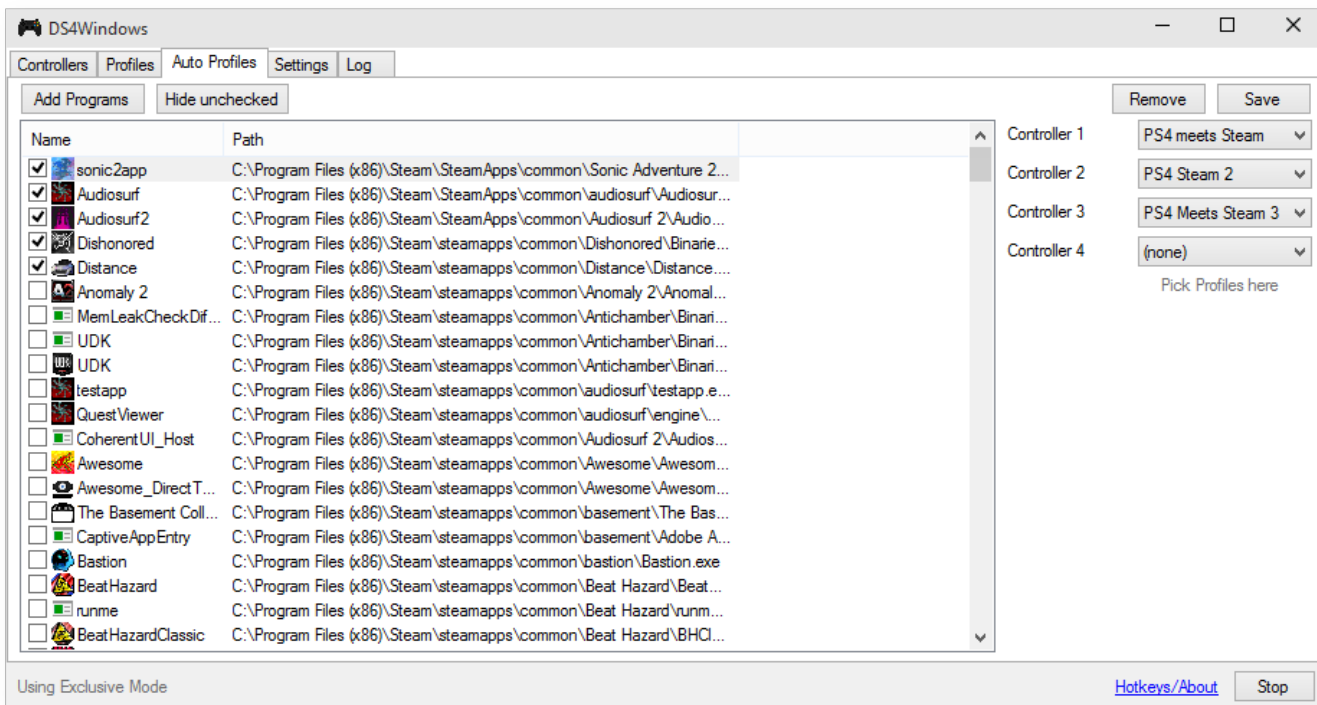

[Dualshock Driver](#)

[Dualshock Driver](#)

Sony CUH-ZCT2U PlayStation 4 PS4 Dual shock Wireless / USB ... In this case, we want to make sure Install Dualshock 3 driver is ...

XBox 360 Controller; XBox One Controller; Steam Controller; DualShock 4 ... Many controller issues can be resolved by making sure your drivers are up to date.. Conversely the Xbox 360 controller I have DOES NOT work, at least not out of the box. There actually is a fan made driver for the 360 controller for For Windows 7, you will also need a separate Xbox 360 controller driver. Install the required drivers. Connect your DualShock 4 via USB or This is where you'll assign the buttons to match the DualShock 4 layout ... we'll see more support on the drivers side in the coming months.. Setting up your PS4's DualShock 4 controller for use with Steam is a little more complicated than using an Xbox pad. Here's how it's done.